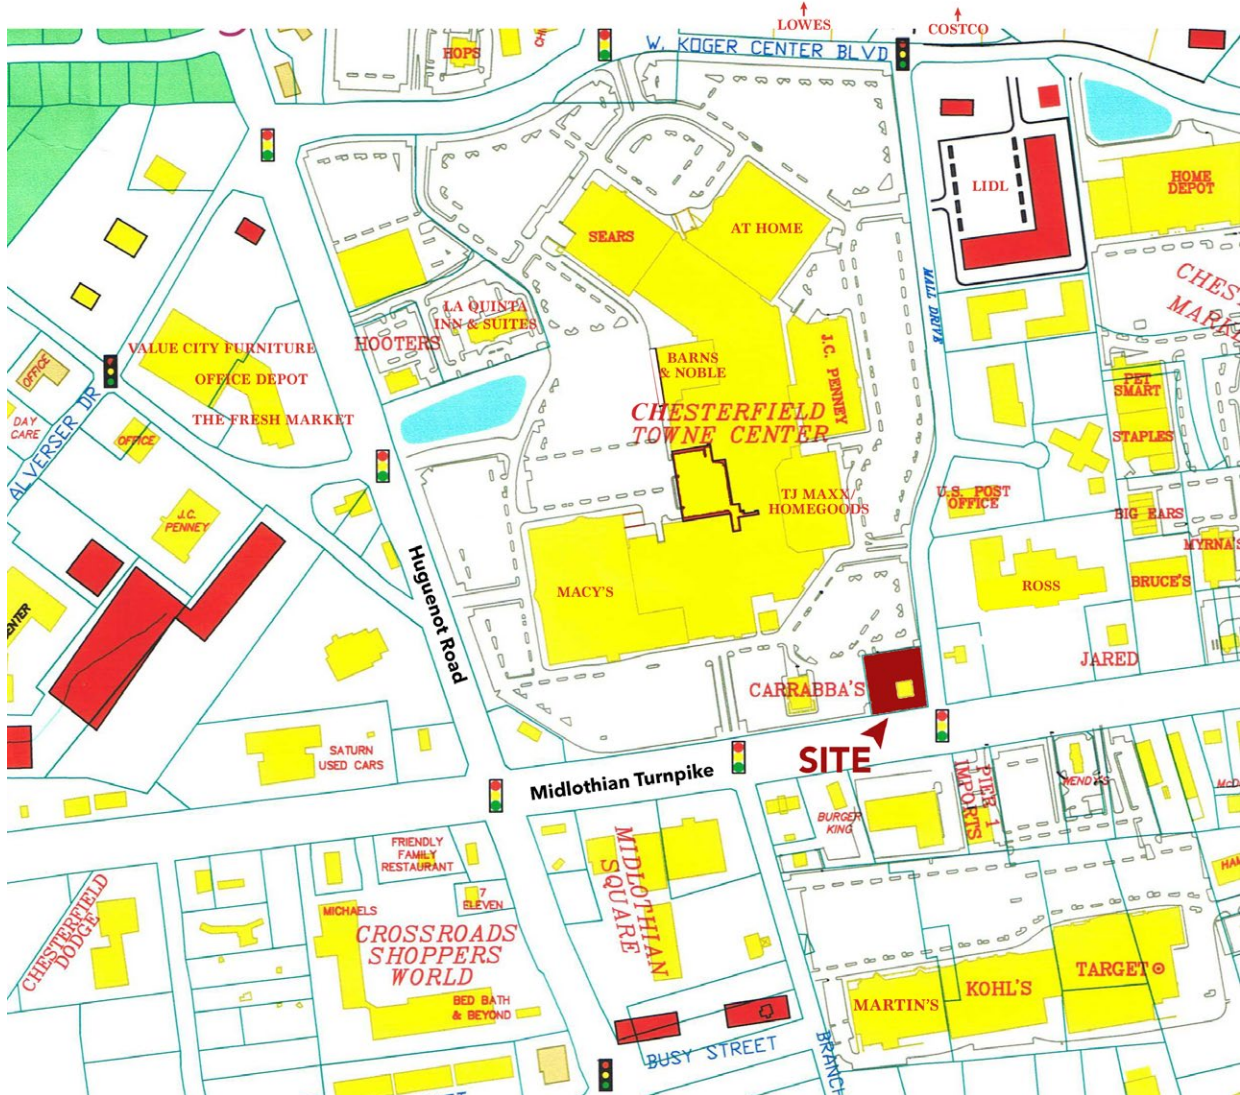

Town Center Shops

at north corner of Midlothian Turnpike and Mall Drive
In front of Chesterfield Towne Center
11440 Midlothian Turnpike | Richmond, VA 23235

Information contained within is deemed reliable, but is not guaranteed. Subject to prior leasing.