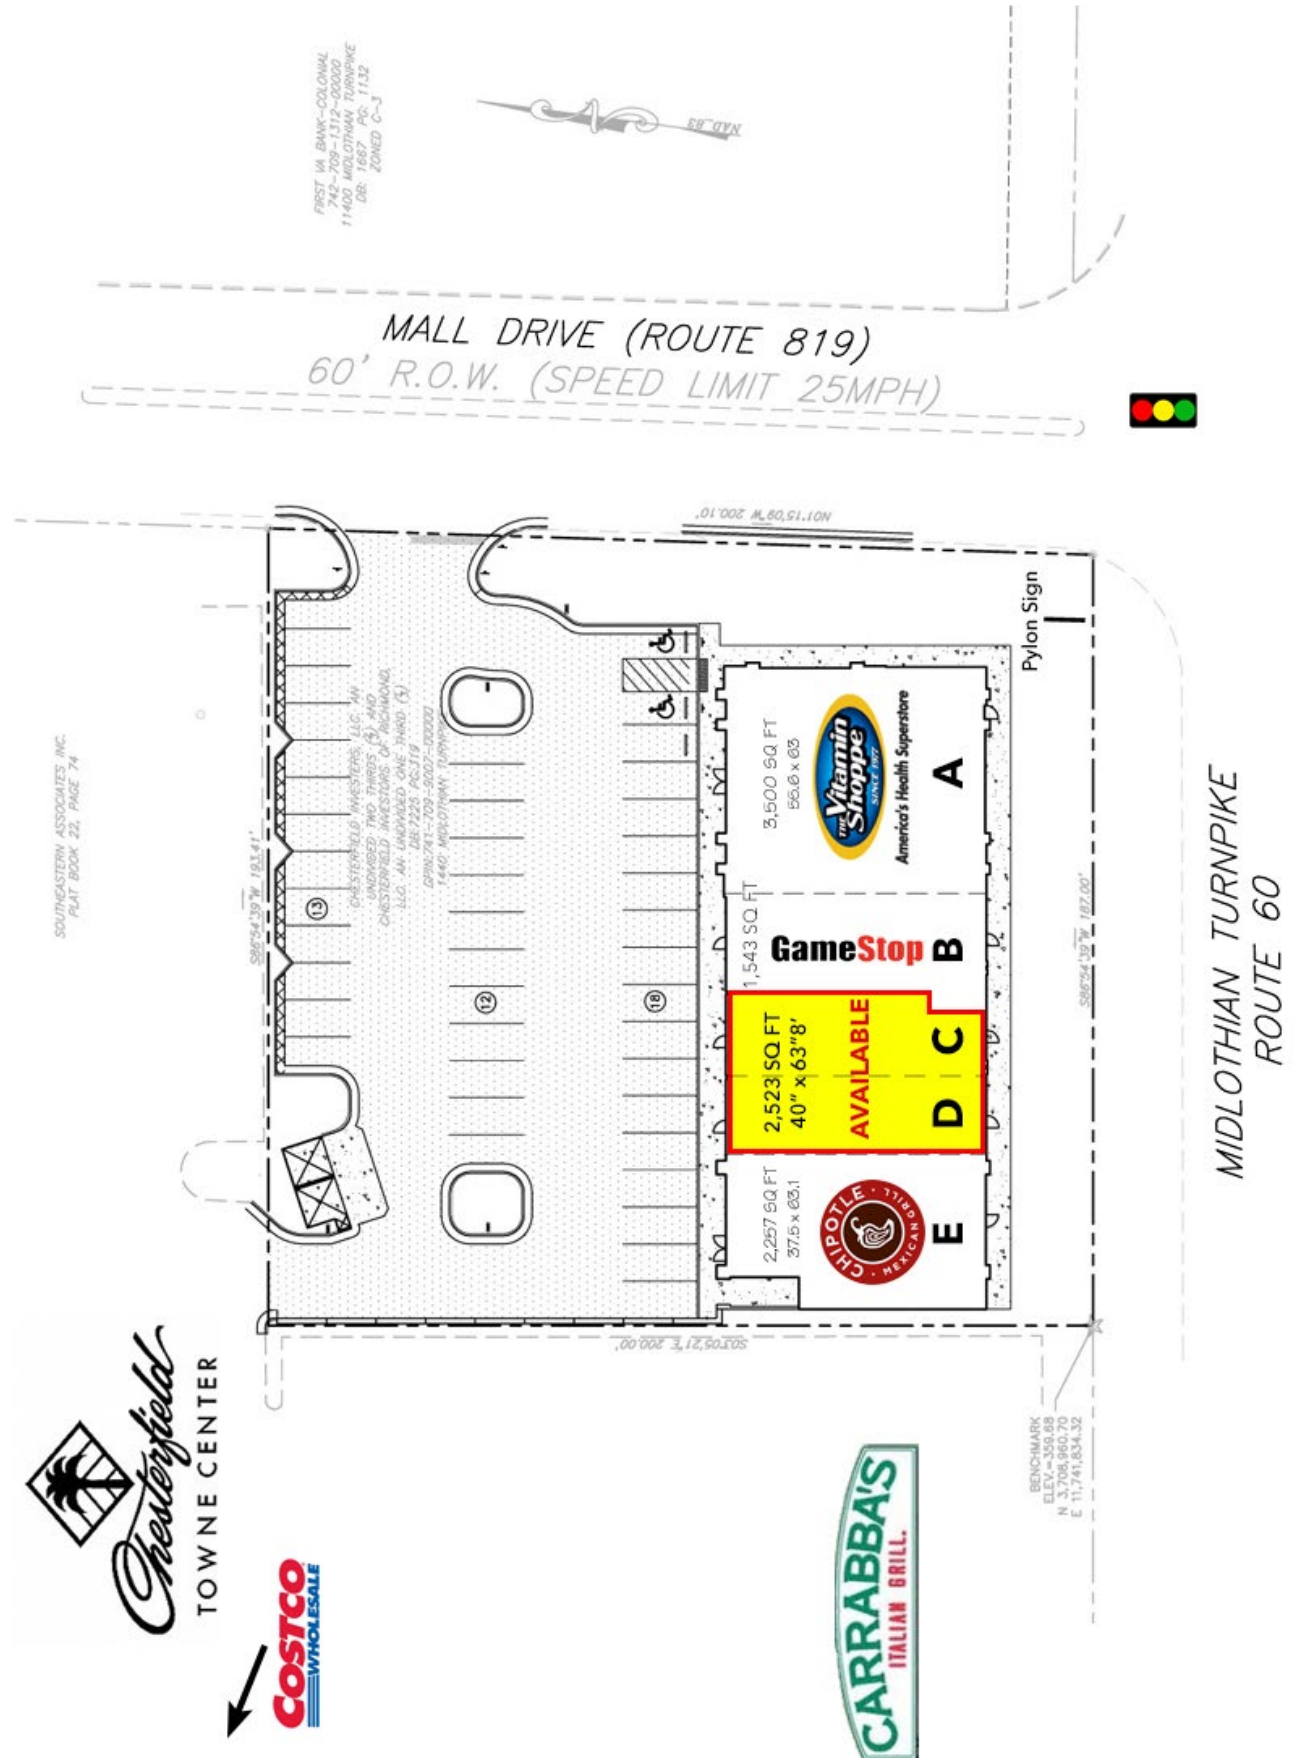

Town Center Shops

at north corner of Midlothian Turnpike and Mall Drive
In front of Chesterfield Towne Center
11440 Midlothian Turnpike | Richmond, VA 23235