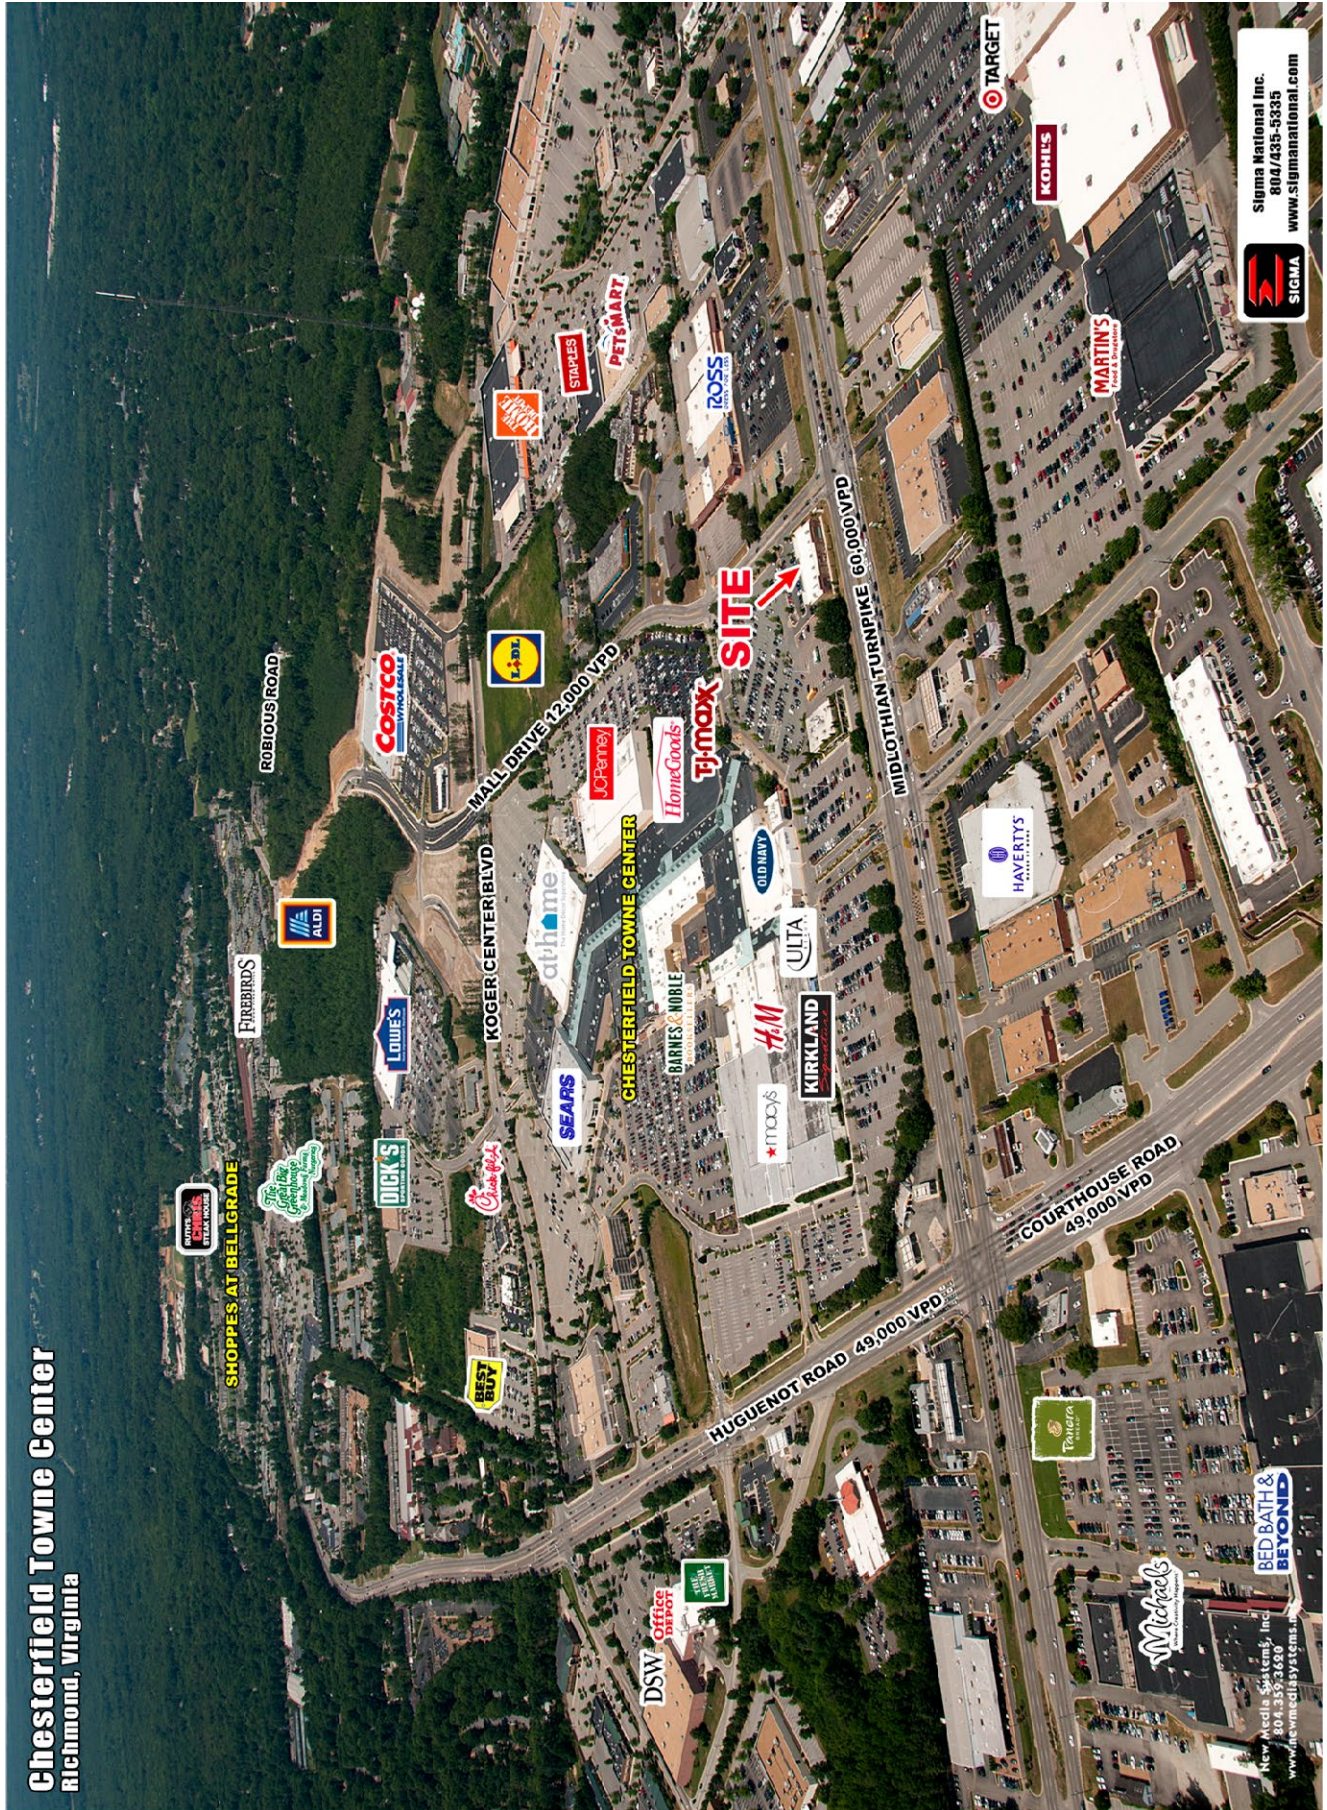

Town Center Shops

at north corner of Midlothian Turnpike and Mall Drive
In front of Chesterfield Towne Center
11440 Midlothian Turnpike | Richmond, VA 23235

Sigma National Inc.
804/435-5395
www.sigmanational.com

Chesterfield Towne Center
Richmond, Virginia

Information contained within is deemed reliable, but is not guaranteed. Subject to prior leasing.